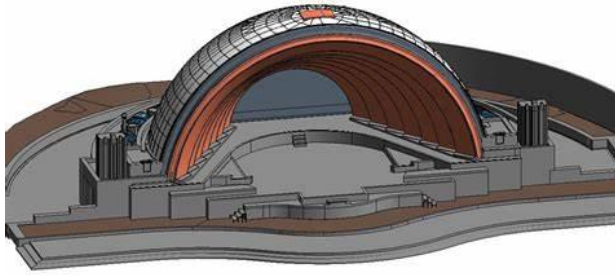

VISION BOARD

Hatch Shell

Hampton NH's Sea Shell

One town residents on social media requested structure colors that match the ocean. As you can see from the picture of Hampton Beach's Sea Shell above, blues and grays would tie-in the background landscape and beauty to the open space.

The Hull O Trolley

The Hull O Trolley, which is sorely missed, adds to the function, beauty, proposed revenue and nostalgic appeal of this plan.

Concrete Picnic tables that are accessible are non-corrosive and natural.